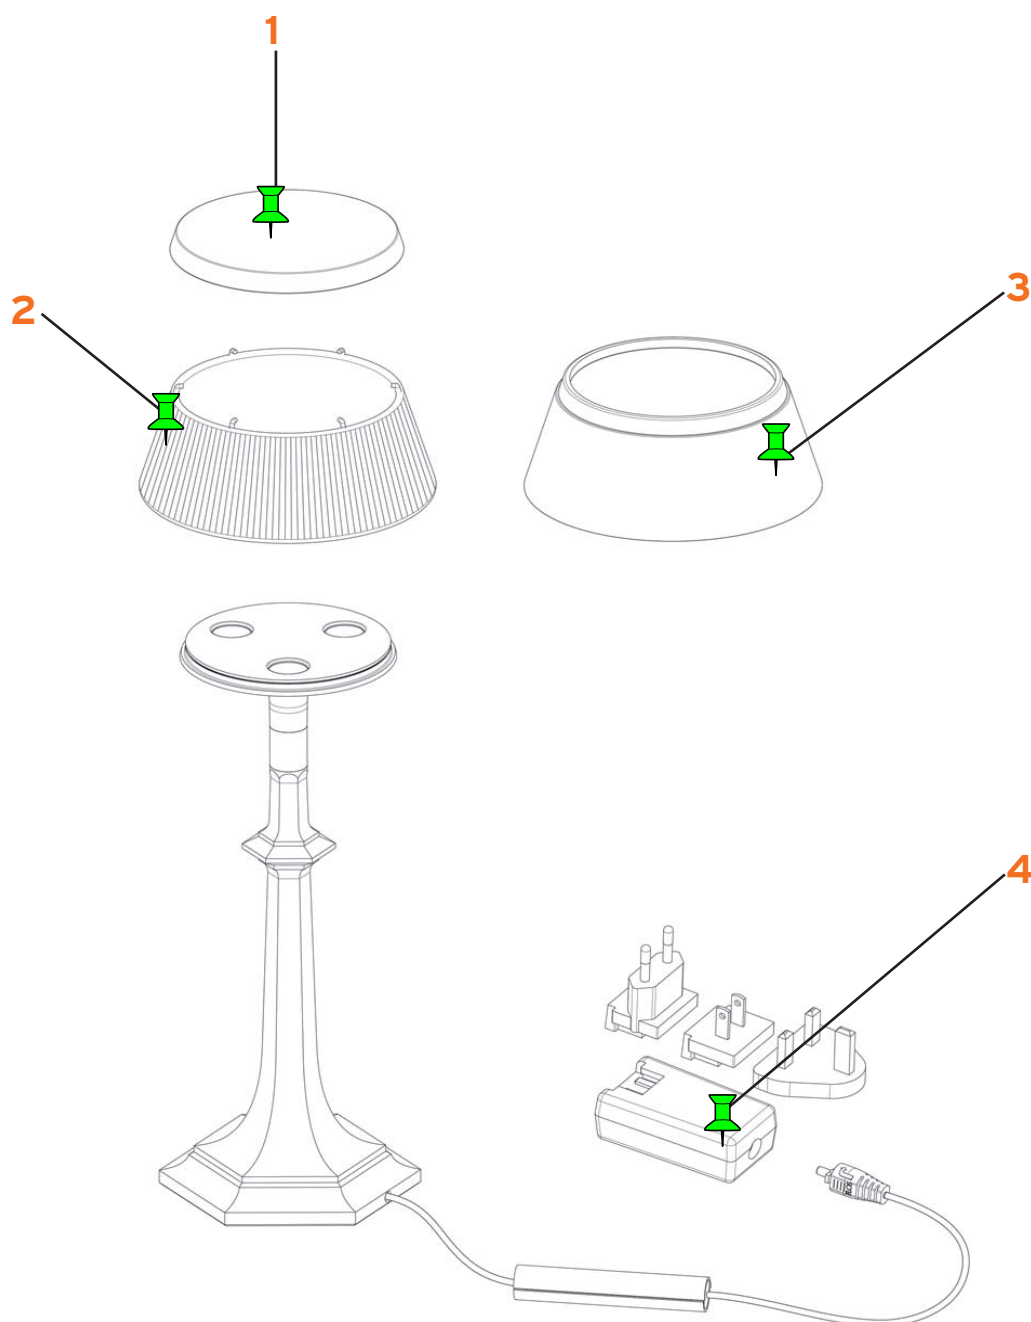

BON JOUR VERSAILLES SMALL

Philippe Starck

- 1. Assieme top cover rame :: Top cover cooper assembly
- 1. Assieme top cover crome :: Top cover chrome assembly
- 2. Corona soft avorio :: Soft ivory crown
- 3. Corona trasparente :: Transparent crown
- 3. Corona rossa :: Red crown
- 4. Kit di spine elettriche e driver bianco :: White Plug kit & driver

- RF25461
- RF25460
- F1036007
- F1036000
- F1036035
- RF3320200