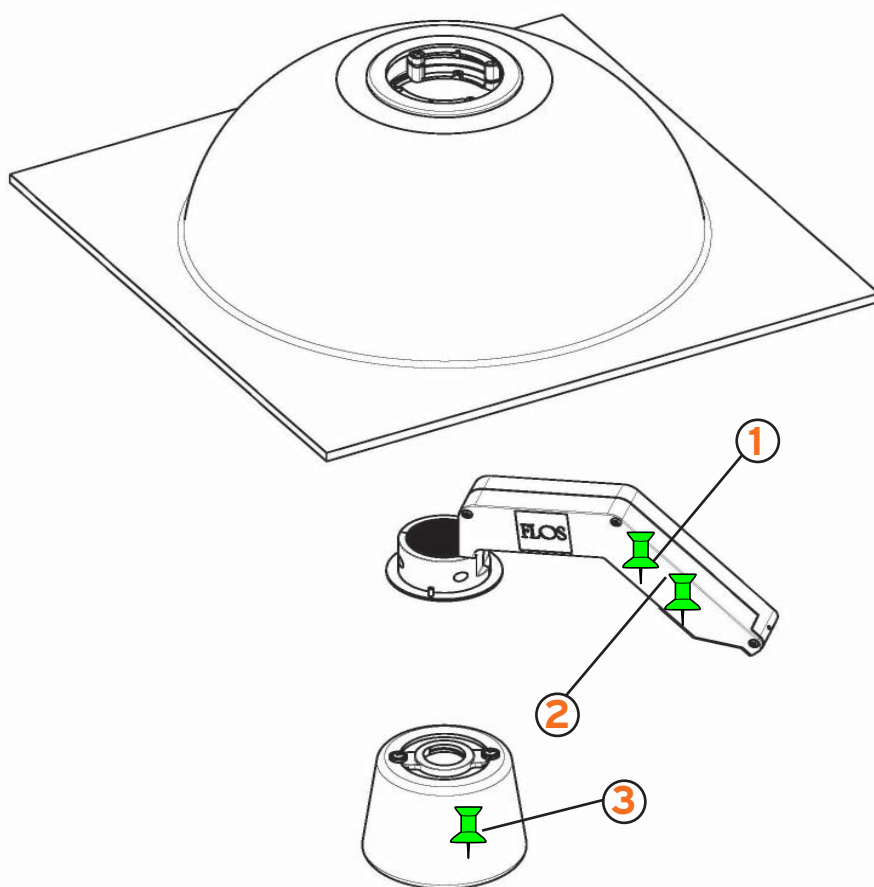

# SKYGARDEN RCS

Marcel Wanders

FLOS

www.flos.com

- 1. QT-12 ass.mont.elet.ricambi :: QT-12 electrical assembly
- 1. G9 ass.mont.elet.ricambi :: G9 electrical assembly
- 2. RCS Hit kit alim. remoto :: RCS remote hit power supply
- 3. Ass.Diffusore RCS :: RCS diffuser assembly